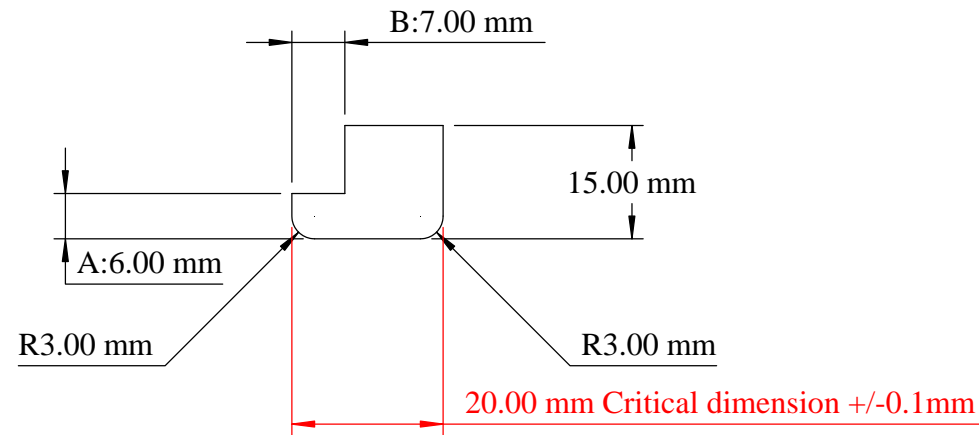

Wrapping Location  
Length of paper wrap 72mm

PRINTED COPY UNCONTROLLED

AREA MACHINED AWAY 66.86 SQMM.

MOULDER	ANY
PASSES	1
DRAWN BY	S McMaster
REV:	2
DATE	17/06/12
AUTH:	
SCALE	1:1
TOLERANCE	+/- 0.25MM

SCALE

1:1

TOLERANCE  
+/- 0.25MM